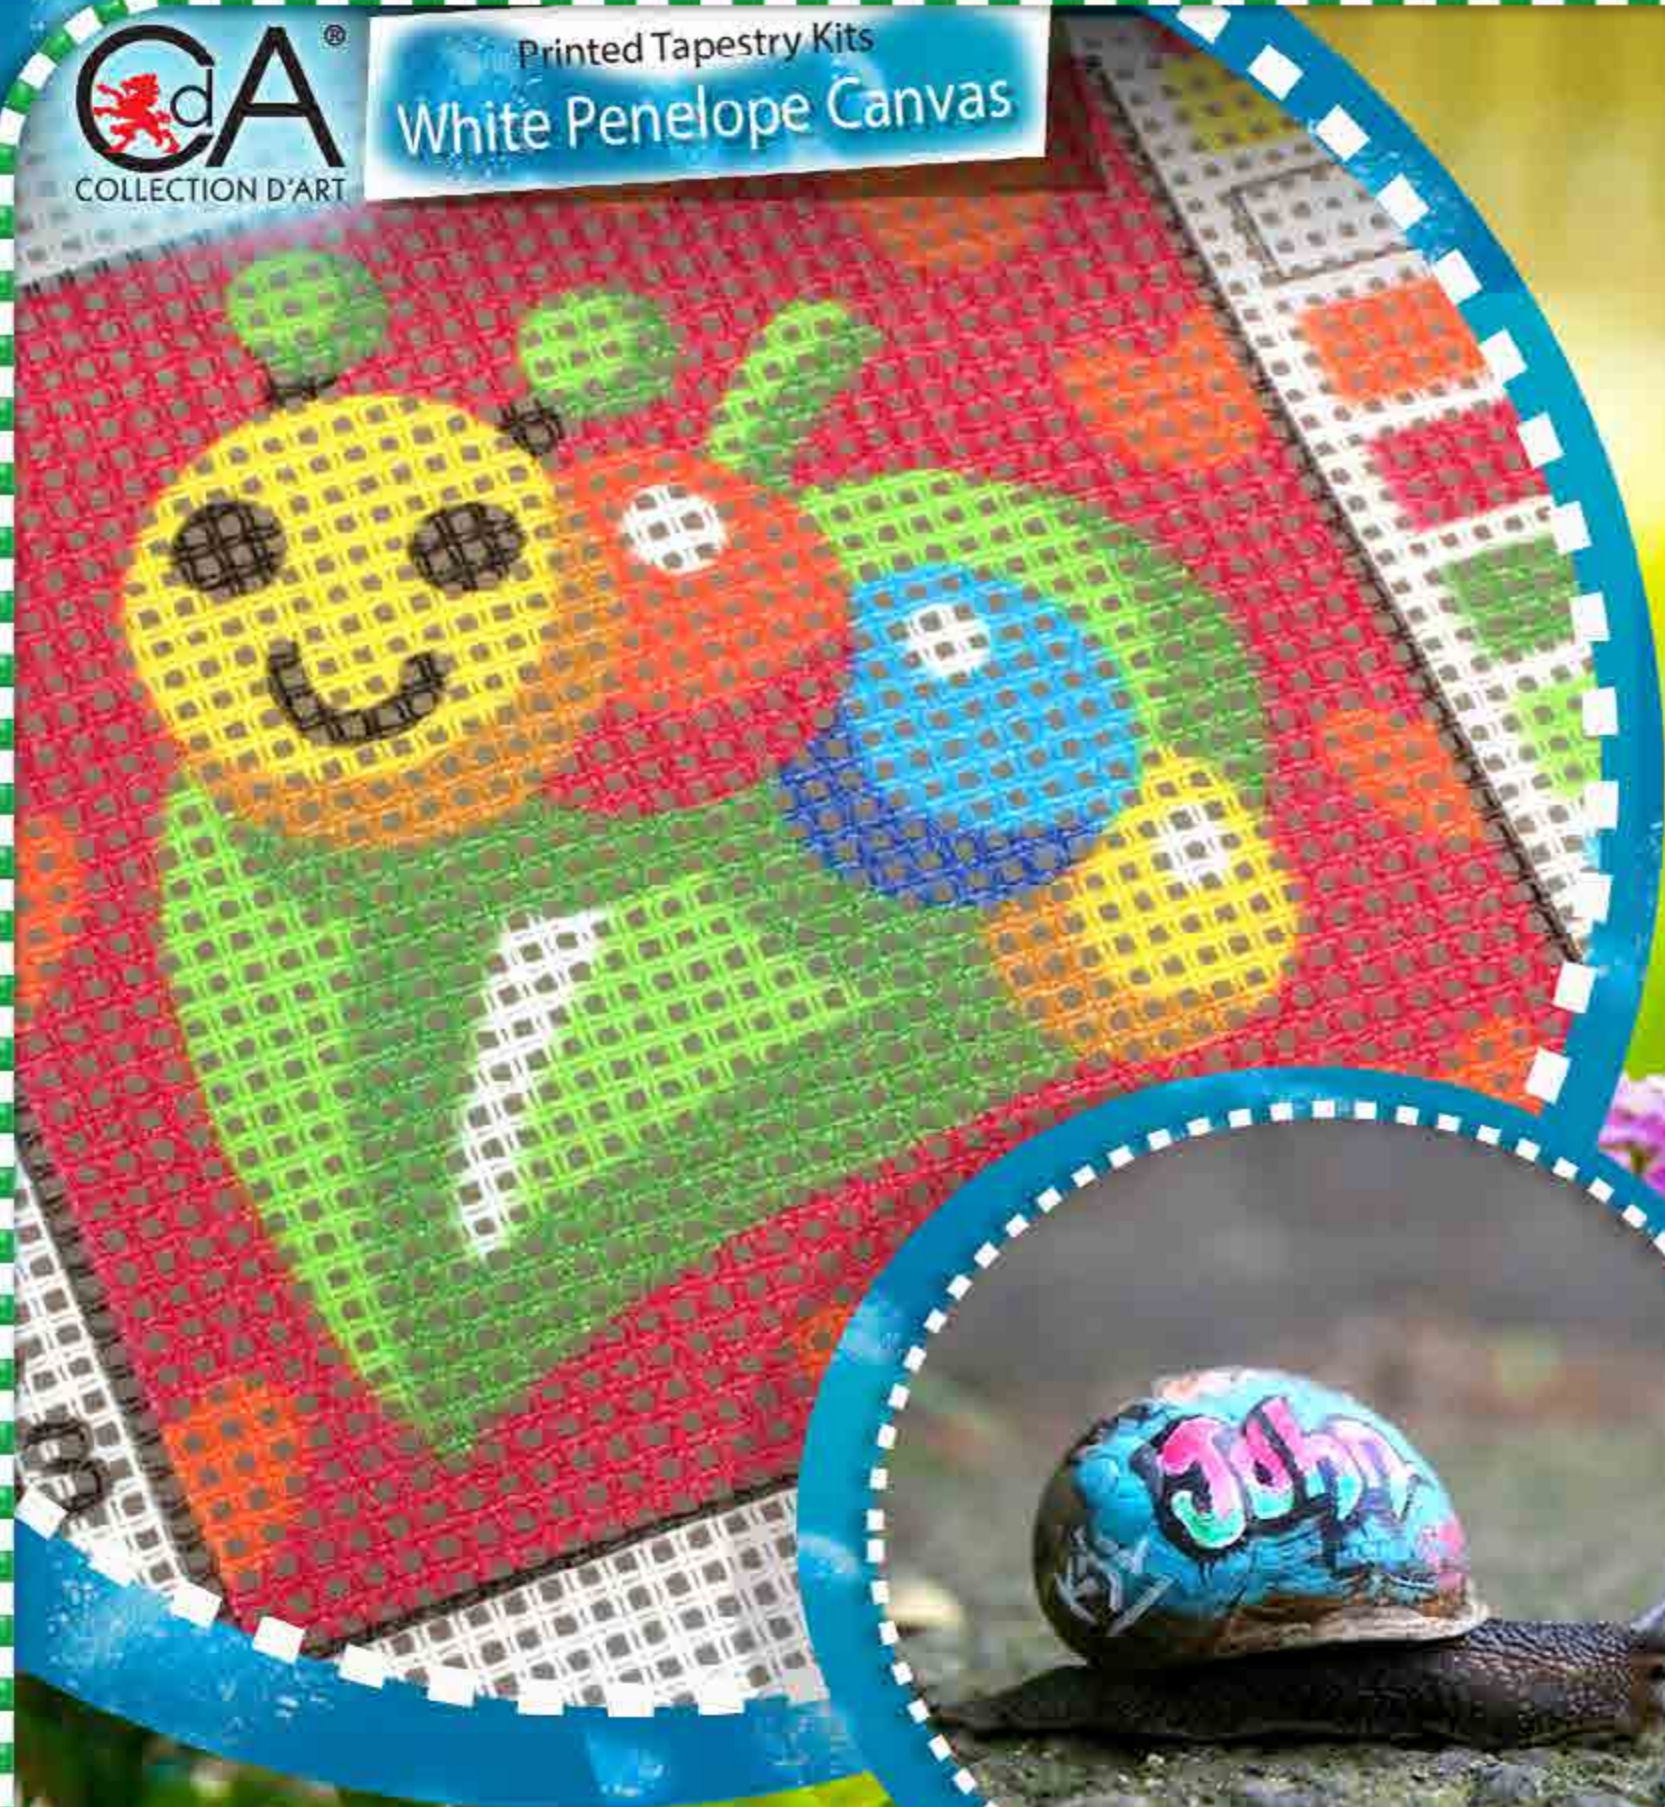

CA[®]

COLLECTION D'ART

Printed Tapestry Kits
White Penelope Canvas

COLLECTION  **D'ART**

Series 1000K

Printed Tapestry Kits
White Penelope Canvas

Collection D'Art Tapestry Kits contain:

- Colour Printed Canvas (100% Cotton)
- Soft Cotton Yarn (100% Cotton)
- Gold Eye Tapestry Needle
- Complete Stitching Instructions in 10 languages

Honeybee

Series 1000K

Printed Tapestry Kits
White Penelope Canvas

Canvas size: 15x15 cm, 5.91"x5.91"
Design size: 10x10 cm, 3.94"x3.94"

Tree with Bird

Series 1000K

Printed Tapestry Kits
White Penelope Canvas

Canvas size: 15x15 cm, 5.91"x5.91"
Design size: 10x10 cm, 3.94"x3.94"

1053K

Ladybug

Series 1000K

Printed Tapestry Kits
White Penelope Canvas

1050K

Canvas size: 15x15 cm, 5.91"x5.91"
Design size: 10x10 cm, 3.94"x3.94"

Snail

Series 1000K

Printed Tapestry Kits
White Penelope Canvas

1054K

Canvas size: 15x15 cm, 5.91"x5.91"
Design size: 10x10 cm, 3.94"x3.94"

Mushroom

Series 1000K

Printed Tapestry Kits
White Penelope Canvas