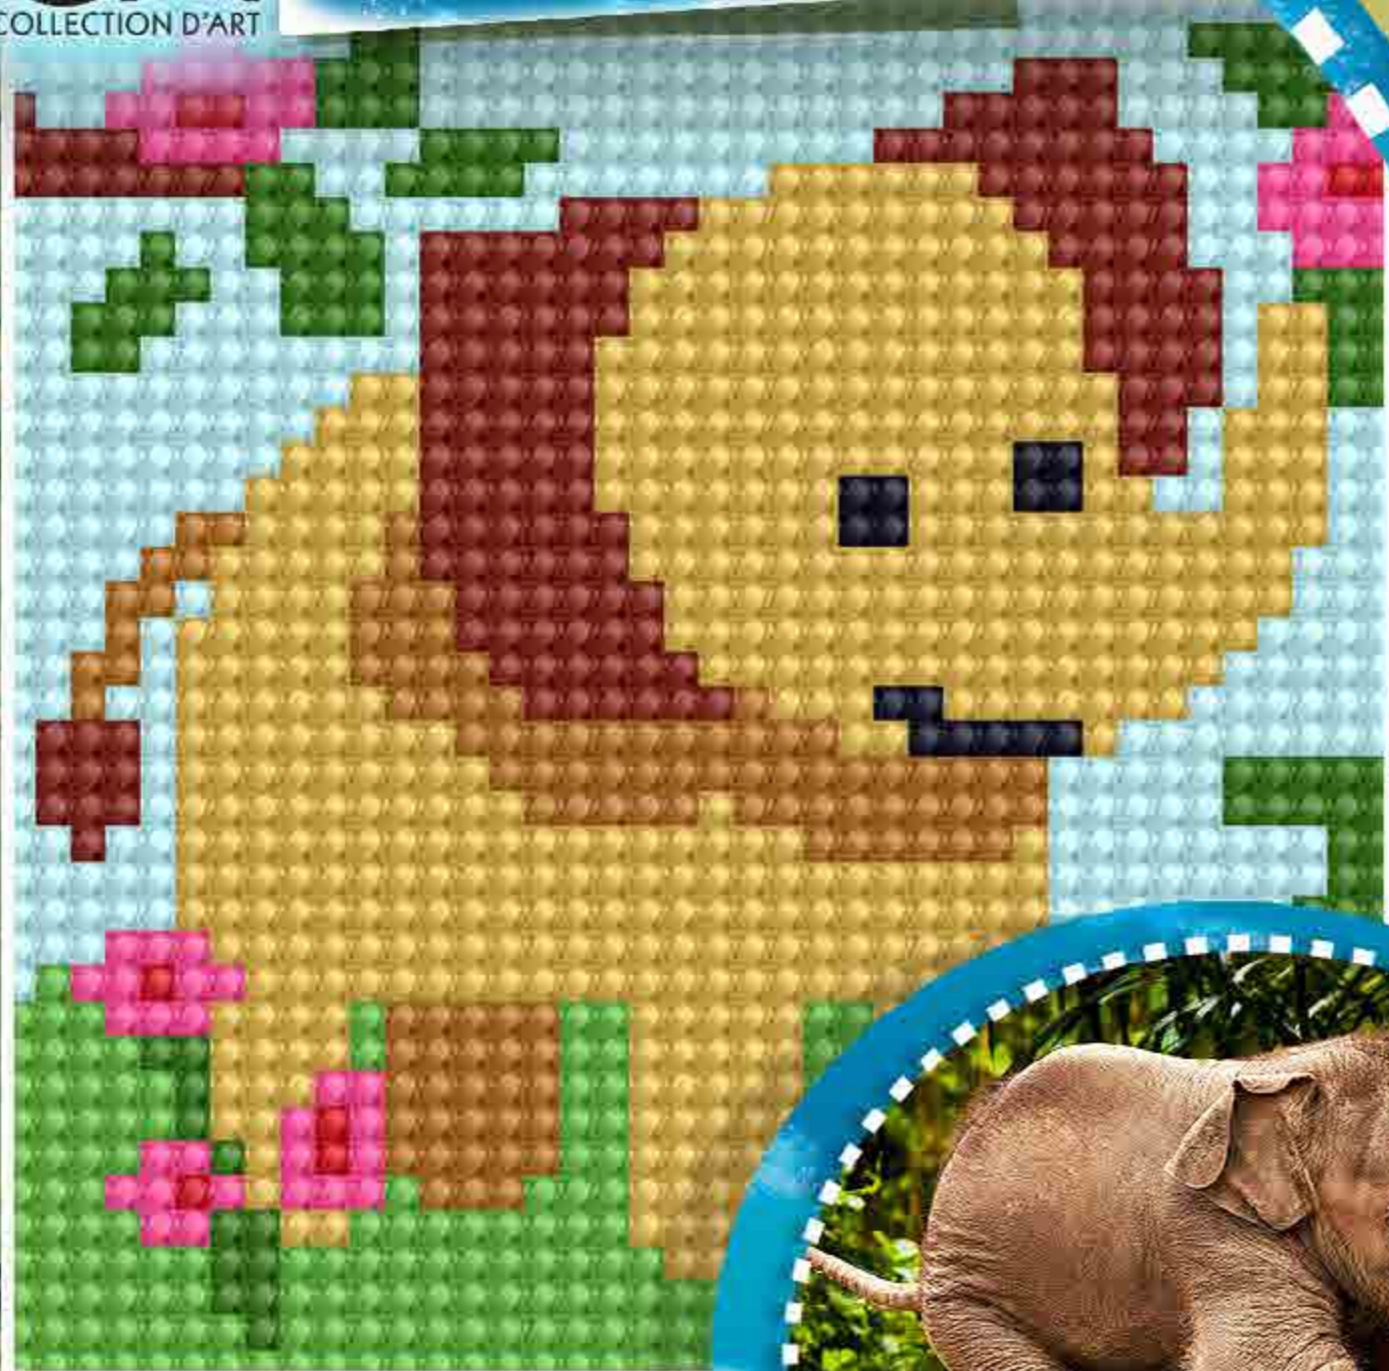

Series 1000K

Printed Tapestry Kits
White Penelope Canvas

Series 1000K

Printed Tapestry Kits
White Penelope Canvas

Kit Complet

1058K

Canvas size: 15x15 cm, 5.91"x5.91"
Design size: 10x10 cm, 3.94"x3.94"

Lionet

Series 1000K

Printed Tapestry Kits
White Penelope Canvas

1060K

Canvas size: 15x15 cm, 5.91"x5.91"
Design size: 10x10 cm, 3.94"x3.94"

Cow

Series 1000K

Printed Tapestry Kits
White Penelope Canvas

1059K

Canvas size: 15x15 cm, 5.91"x5.91"
Design size: 10x10 cm, 3.94"x3.94"

Elephant

Series 1000K

Printed Tapestry Kits
White Penelope Canvas

Canvas size: 15x15 cm, 5.91"x5.91"
Design size: 10x10 cm, 3.94"x3.94"

Dolphin

Series 1000K

Printed Tapestry Kits
White Penelope Canvas

Kit Complet
1056K

Canvas size: 15x15 cm, 5.91"x5.91"
Design size: 10x10 cm, 3.94"x3.94"

Owlet

Series 1000K

1049K