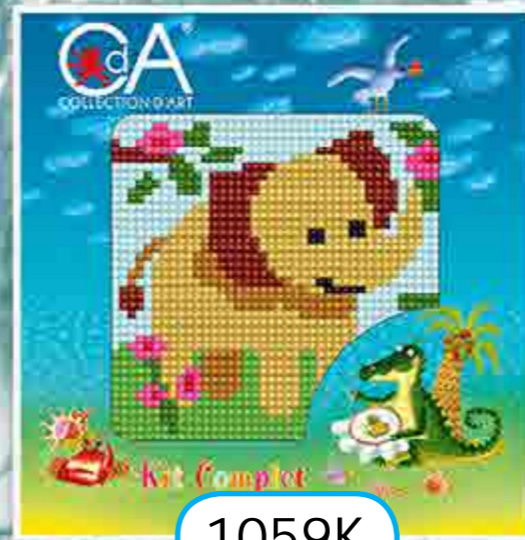

1055K

1059K