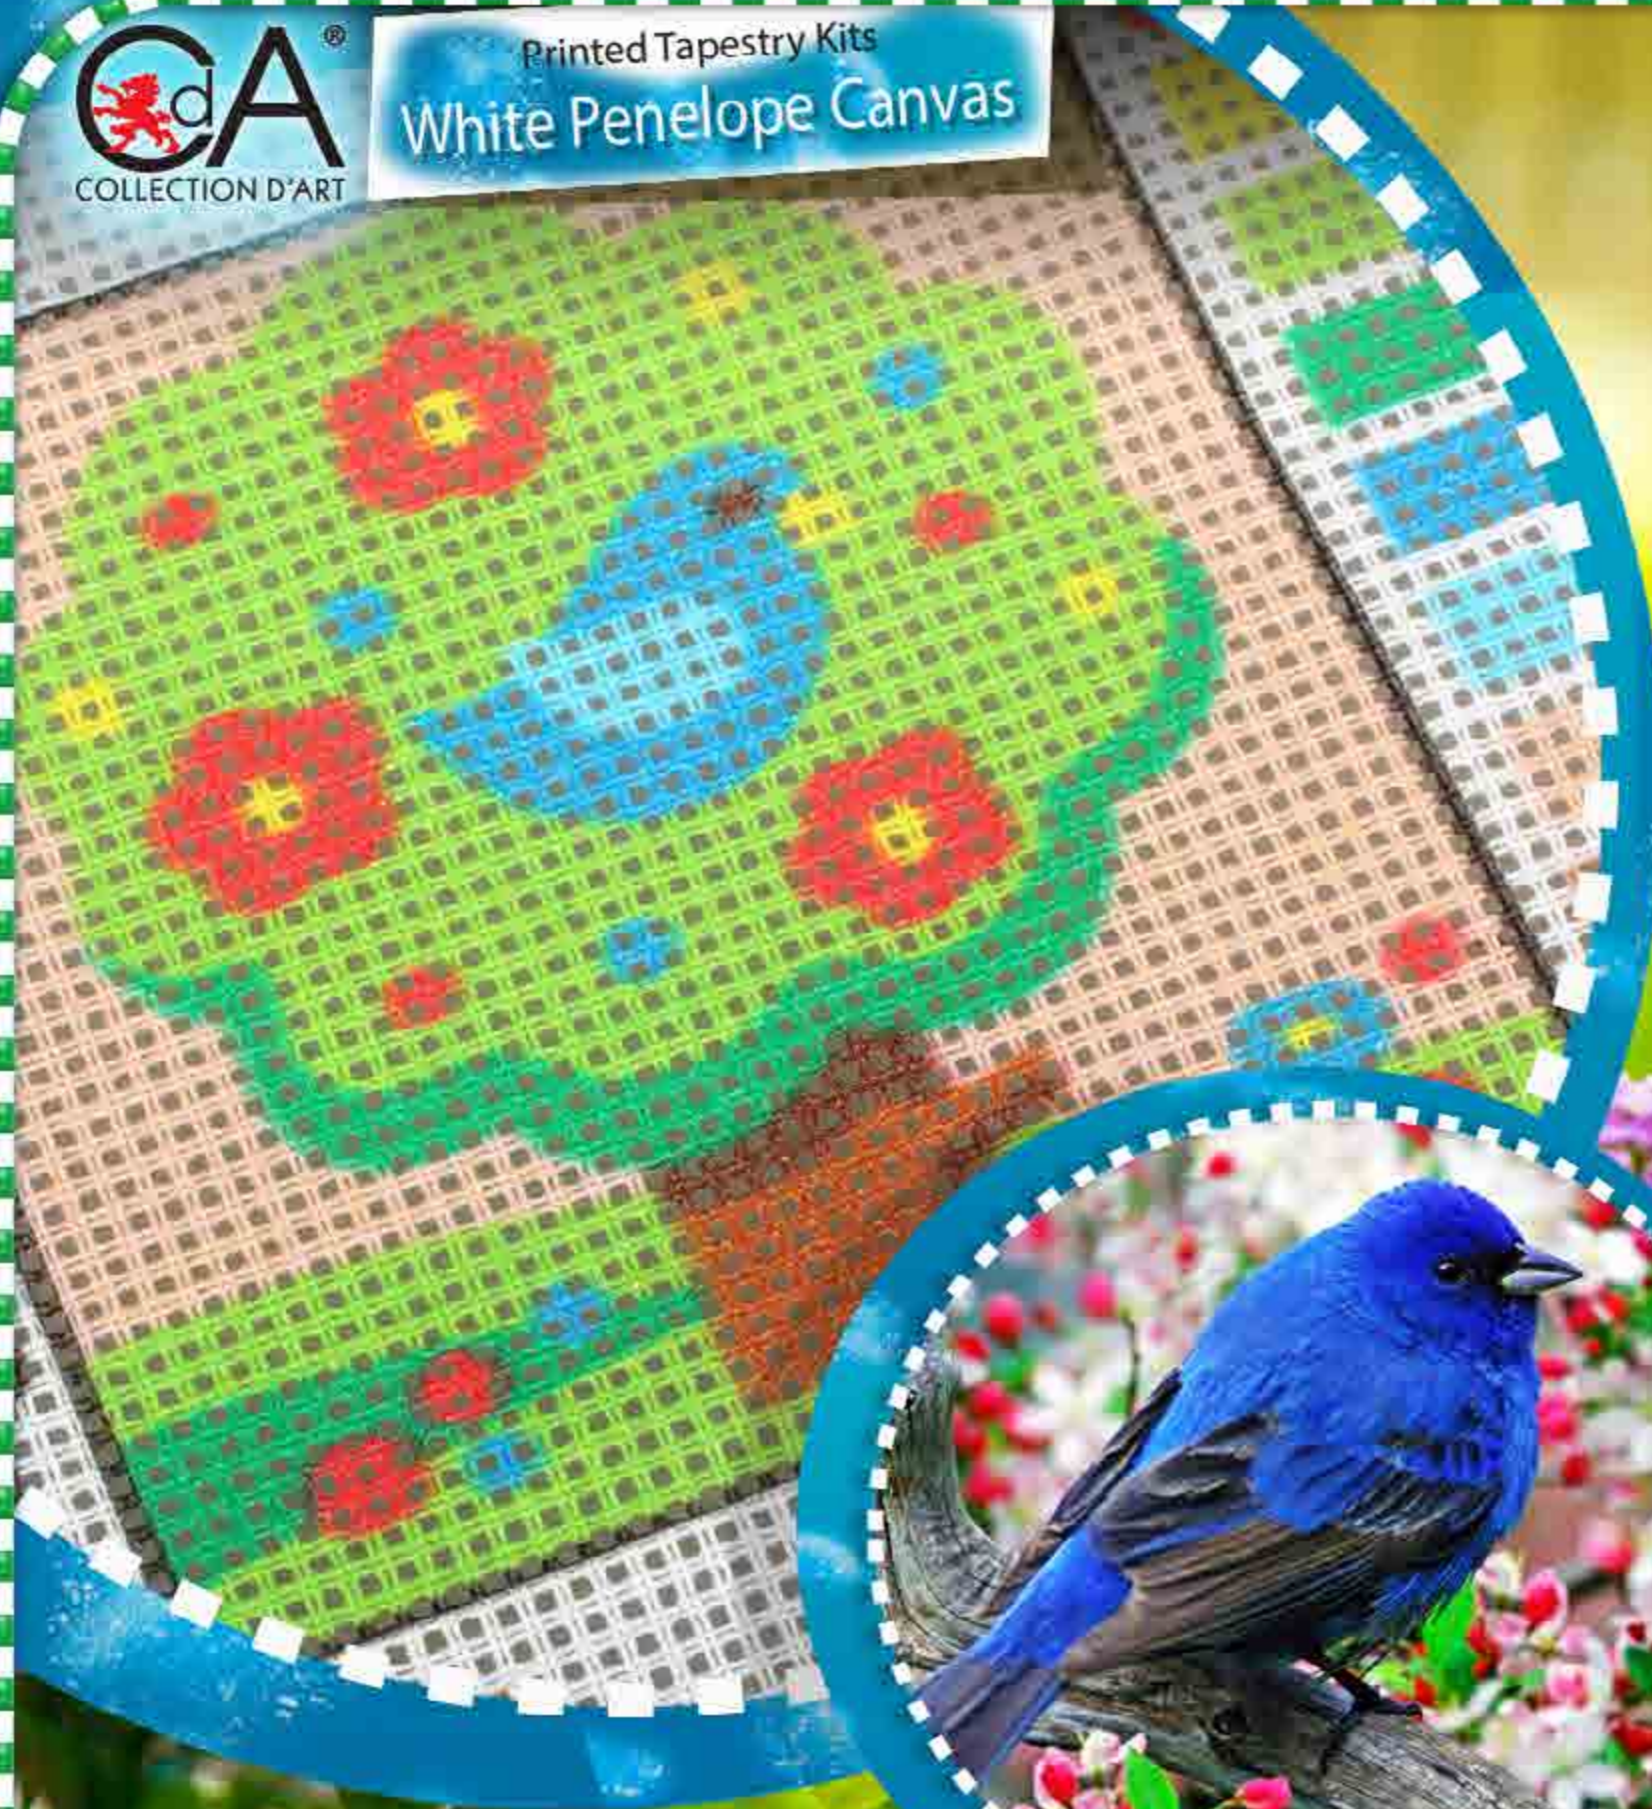

CA[®]

COLLECTION D'ART

Printed Tapestry Kits
White Penelope Canvas

COLLECTION  **D'ART**

Series 1000K

Printed Tapestry Kits
White Penelope Canvas

Collection D'Art Tapestry Kits contain:

- Colour Printed Canvas (100% Cotton)
- Soft Cotton Yarn (100% Cotton)
- Gold Eye Tapestry Needle
- Complete Stitching Instructions in 10 languages

1051K

Canvas size: 15x15 cm, 5.91"x5.91"
Design size: 10x10 cm, 3.94"x3.94"

Snail with flower

Series 1000K

Printed Tapestry Kits
White Penelope Canvas

Kit Complet
1055K

Canvas size: 15x15 cm, 5.91"x5.91"
Design size: 10x10 cm, 3.94"x3.94"

Honeybee

Series 1000K

Printed Tapestry Kits
White Penelope Canvas

Canvas size: 15x15 cm, 5.91"x5.91"
Design size: 10x10 cm, 3.94"x3.94"

Tree with Bird

Series 1000K

Printed Tapestry Kits
White Penelope Canvas