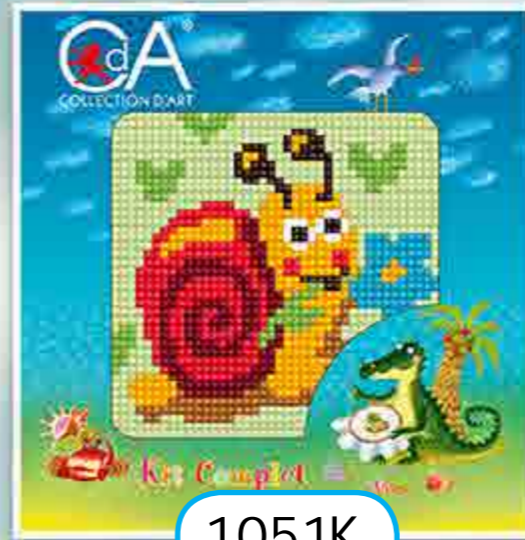

Canvas size: 15x15 cm, 5.91"x5.91"
Design size: 10x10 cm, 3.94"x3.94"

Elephant

Series 1000K

Printed Tapestry Kits
White Penelope Canvas

Canvas size: 15x15 cm, 5.91"x5.91"
Design size: 10x10 cm, 3.94"x3.94"

Dolphin

Series 1000K

Printed Tapestry Kits
White Penelope Canvas

Kit Complet
1056K

Canvas size: 15x15 cm, 5.91"x5.91"
Design size: 10x10 cm, 3.94"x3.94"

Owlet

Series 1000K

1049K

1050K

1051K

1052K

1053K

1054K

1055K

1056K

1057K