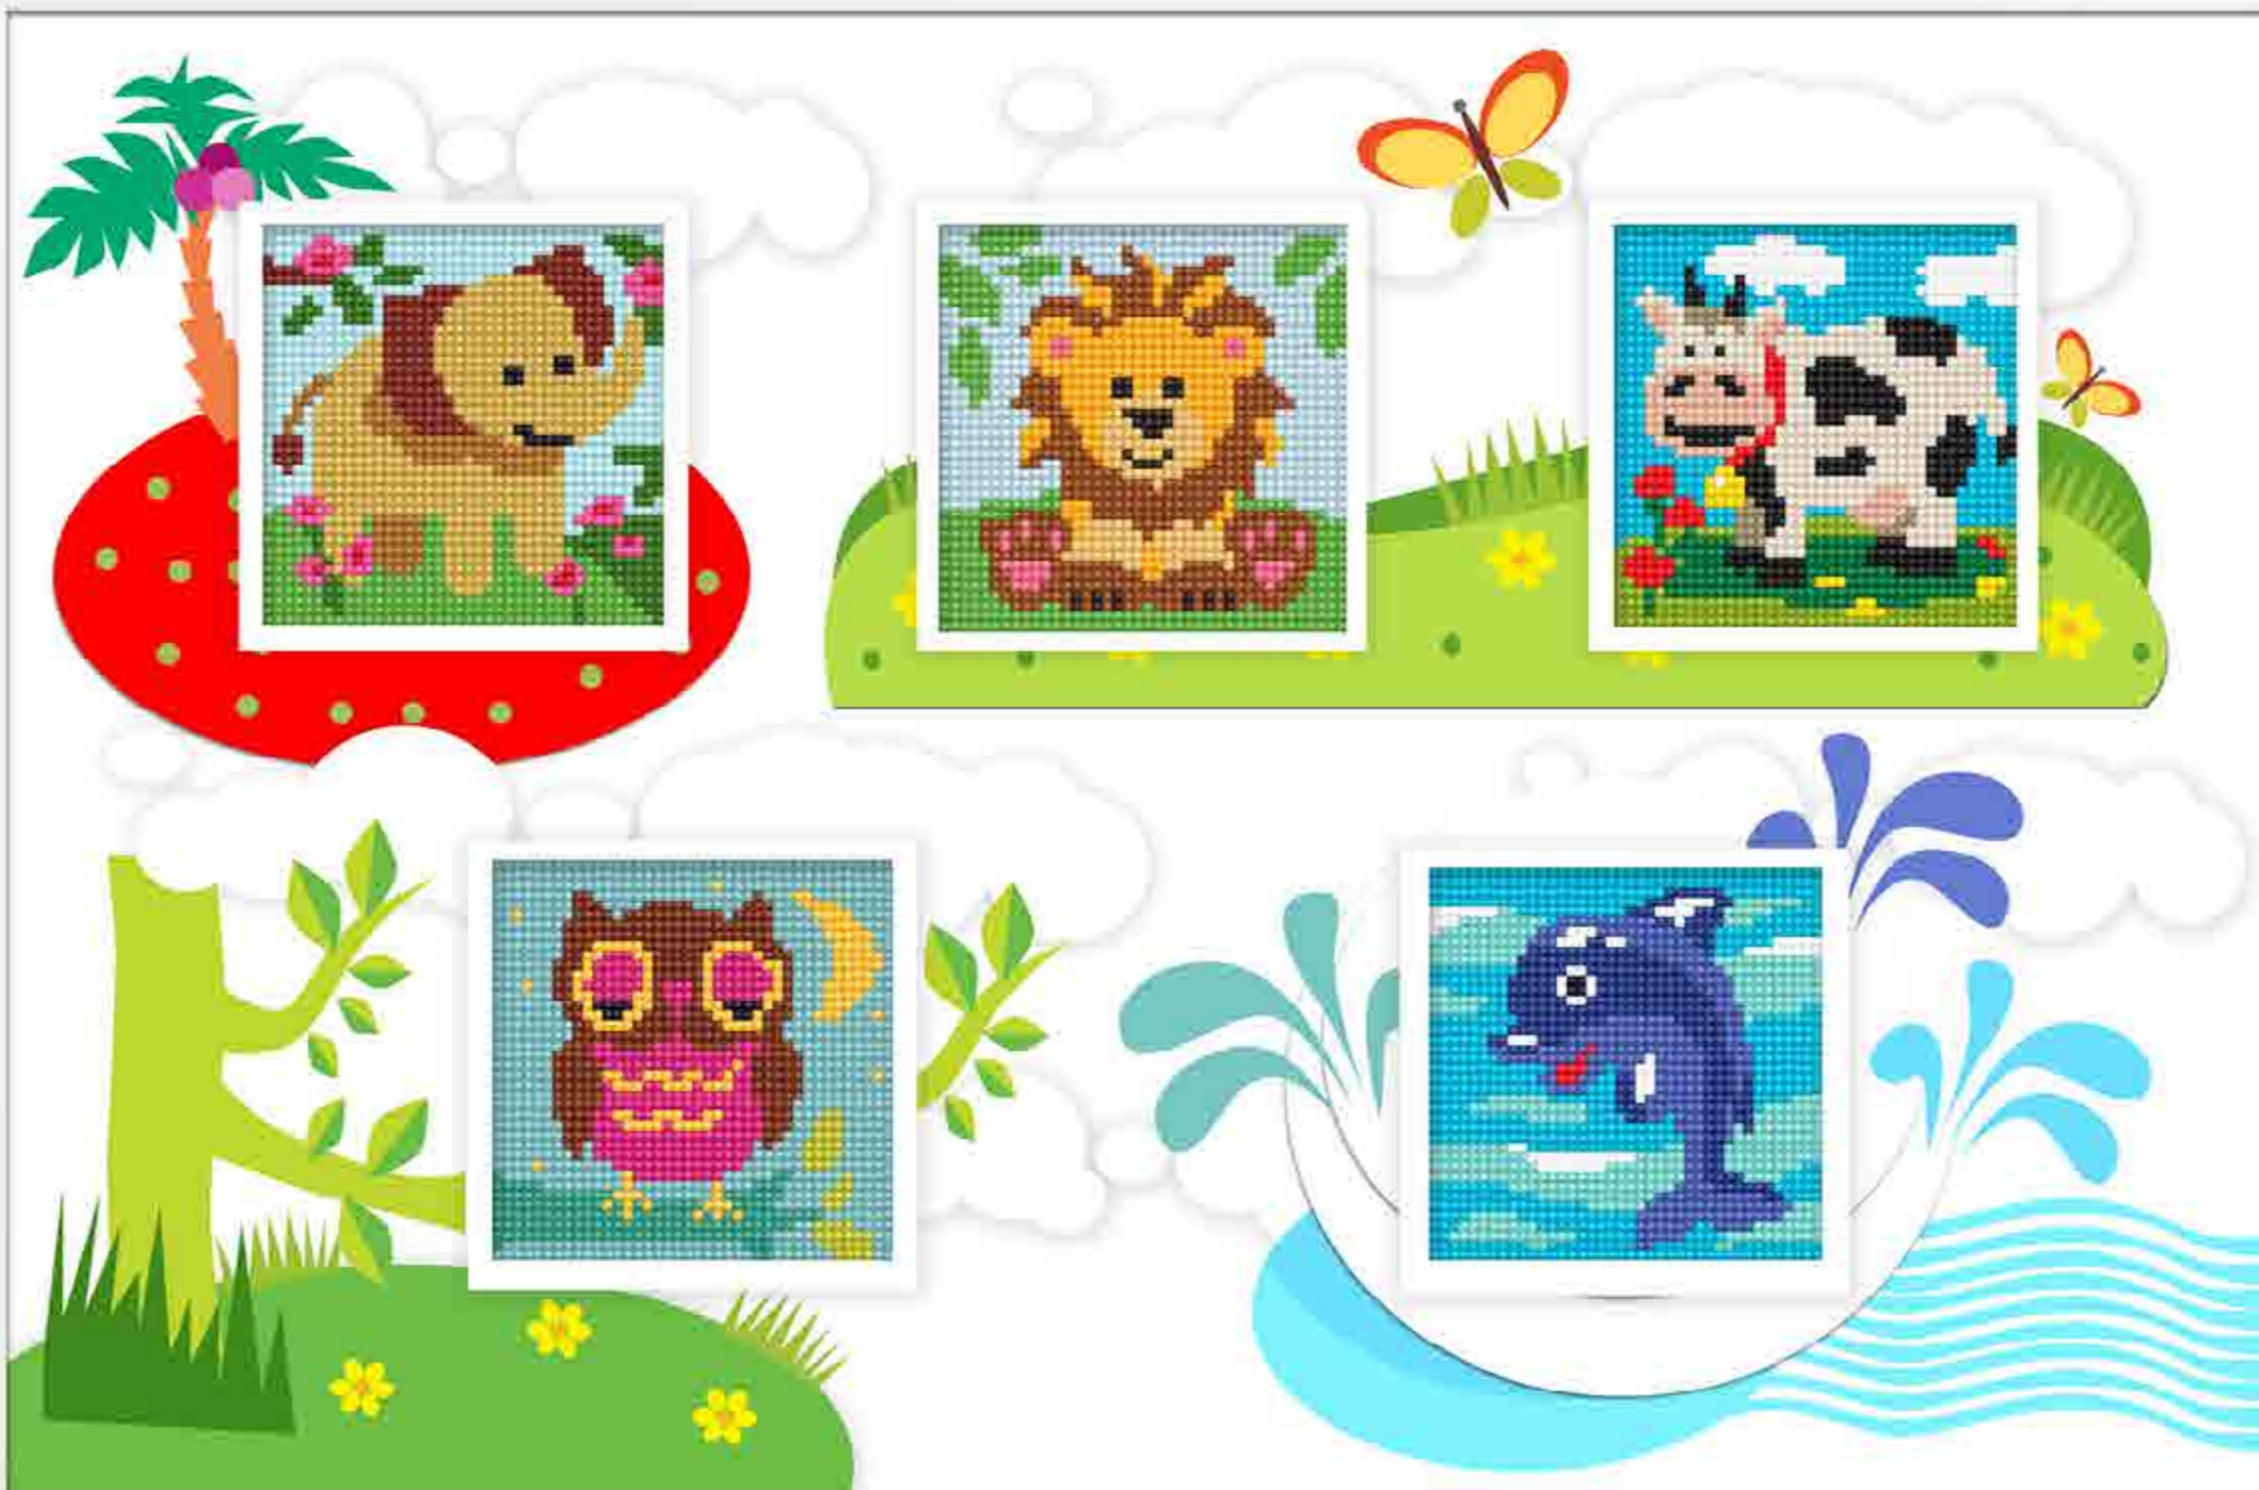

Dolphin

Series 1000K

Printed Tapestry Kits
White Penelope Canvas

Kit Complet
1056K

Canvas size: 15x15 cm, 5.91"x5.91"
Design size: 10x10 cm, 3.94"x3.94"

Owlet

Series 1000K

1049K