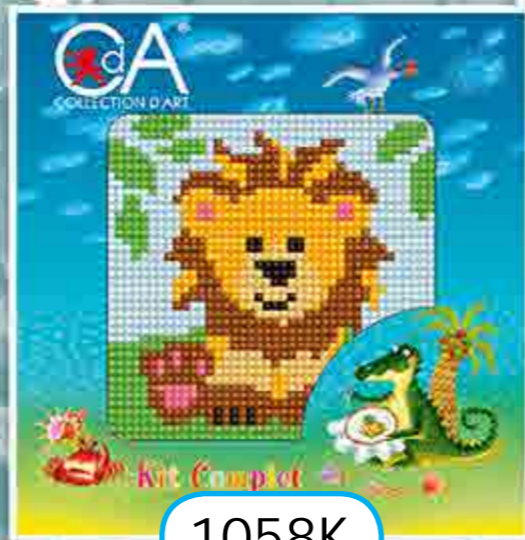

Dolphin

Series 1000K

Printed Tapestry Kits
White Penelope Canvas

Kit Complet
1056K

Canvas size: 15x15 cm, 5.91"x5.91"
Design size: 10x10 cm, 3.94"x3.94"

Owlet

Series 1000K

1049K

1050K

1051K

1052K

1053K

1054K

1055K

1056K

1057K