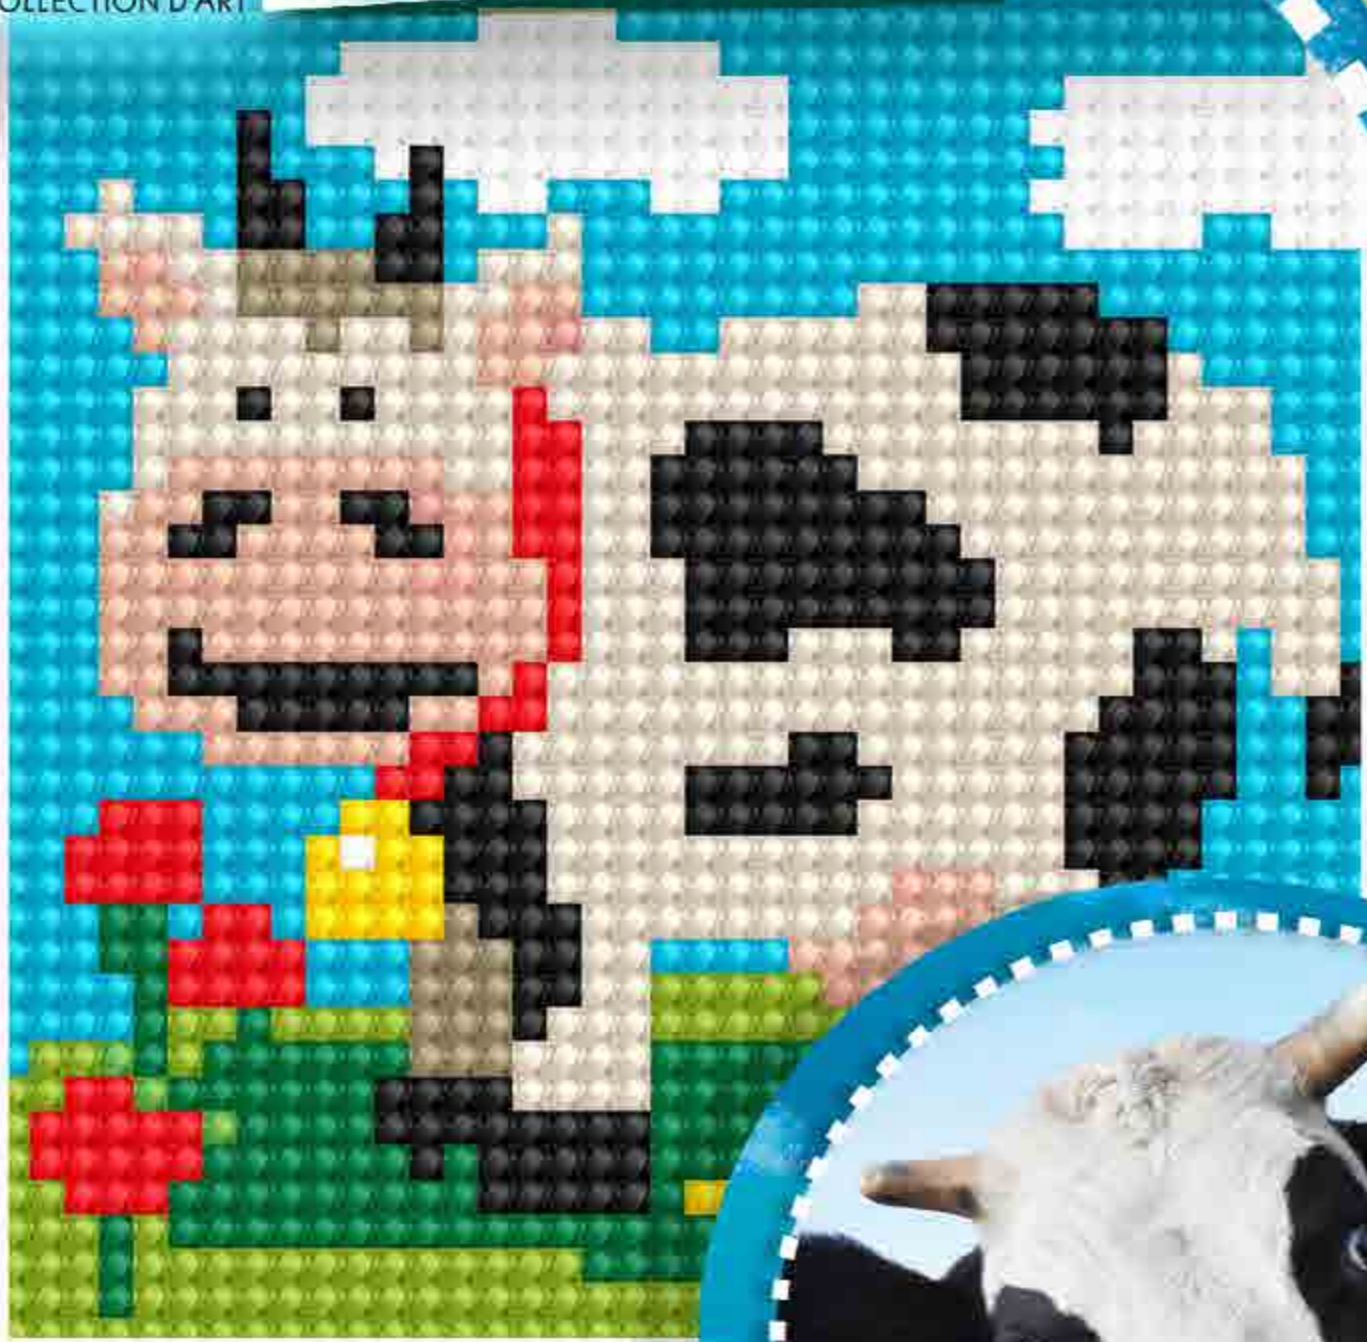

Printed Tapestry Kits
White Penelope Canvas

1060K

Canvas size: 15x15 cm, 5.91"x5.91"
Design size: 10x10 cm, 3.94"x3.94"

Cow

Series 1000K