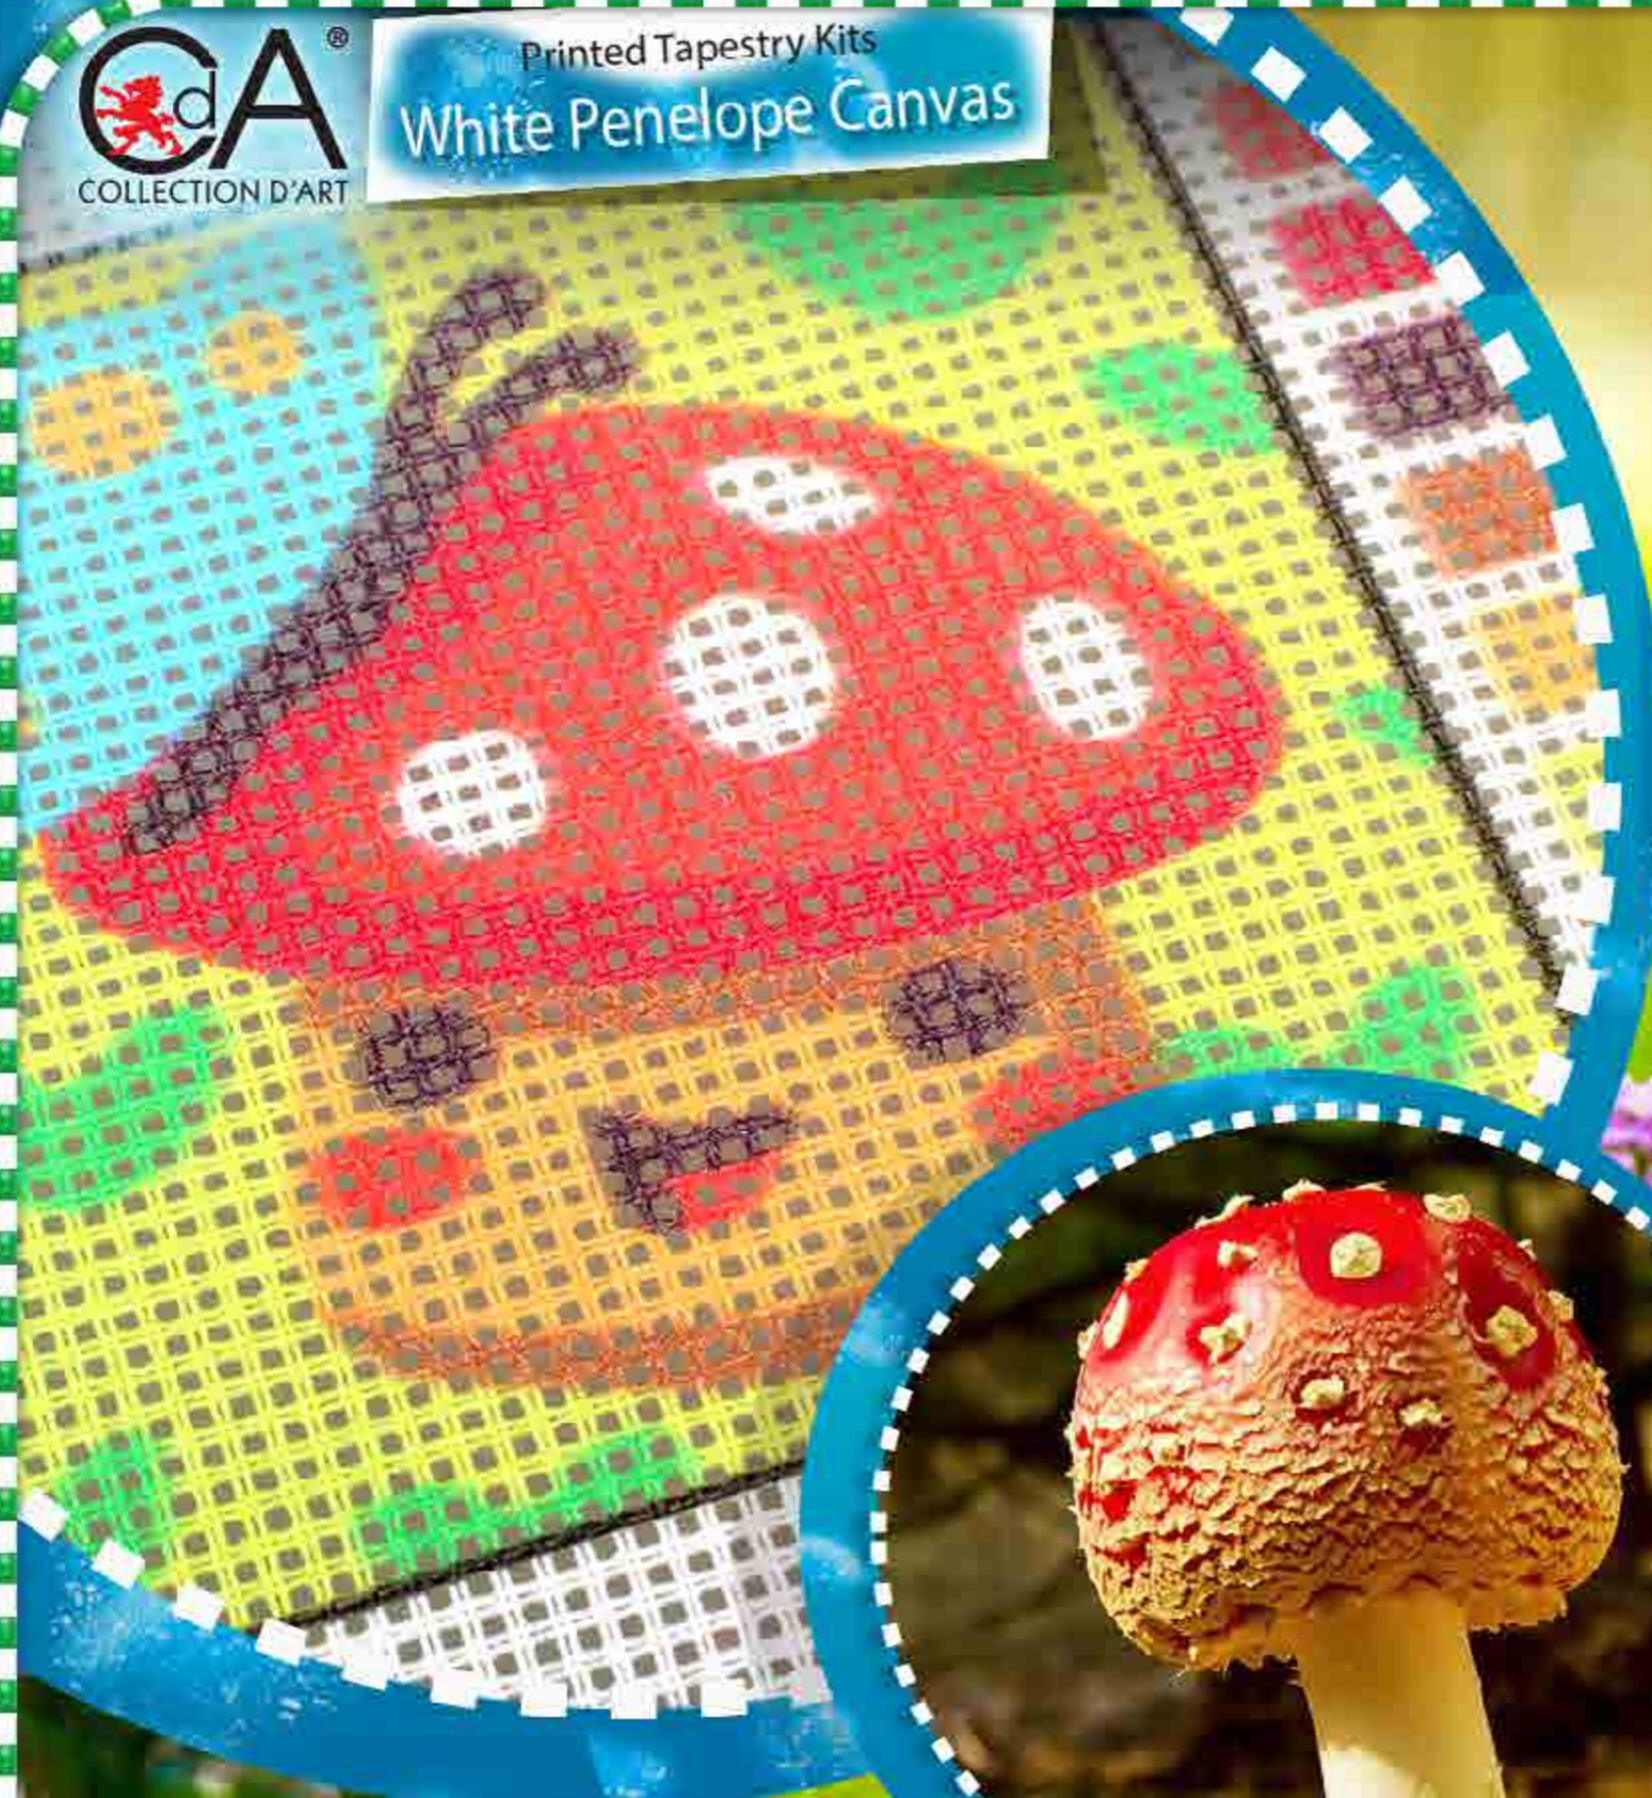

CA[®]

COLLECTION D'ART

Printed Tapestry Kits
White Penelope Canvas

COLLECTION  **D'ART**

Series 1000K

Printed Tapestry Kits
White Penelope Canvas

Collection D'Art Tapestry Kits contain:

- Colour Printed Canvas (100% Cotton)
- Soft Cotton Yarn (100% Cotton)
- Gold Eye Tapestry Needle
- Complete Stitching Instructions in 10 languages

Honeybee

Series 1000K

Printed Tapestry Kits
White Penelope Canvas

Canvas size: 15x15 cm, 5.91"x5.91"
Design size: 10x10 cm, 3.94"x3.94"

Tree with Bird

Series 1000K

Printed Tapestry Kits
White Penelope Canvas

Canvas size: 15x15 cm, 5.91"x5.91"
Design size: 10x10 cm, 3.94"x3.94"

1053K

Ladybug

Series 1000K

Printed Tapestry Kits
White Penelope Canvas

1050K

Canvas size: 15x15 cm, 5.91"x5.91"
Design size: 10x10 cm, 3.94"x3.94"

Snail

Series 1000K

Printed Tapestry Kits
White Penelope Canvas

1054K

Canvas size: 15x15 cm, 5.91"x5.91"
Design size: 10x10 cm, 3.94"x3.94"

Mushroom

Series 1000K

Printed Tapestry Kits
White Penelope Canvas