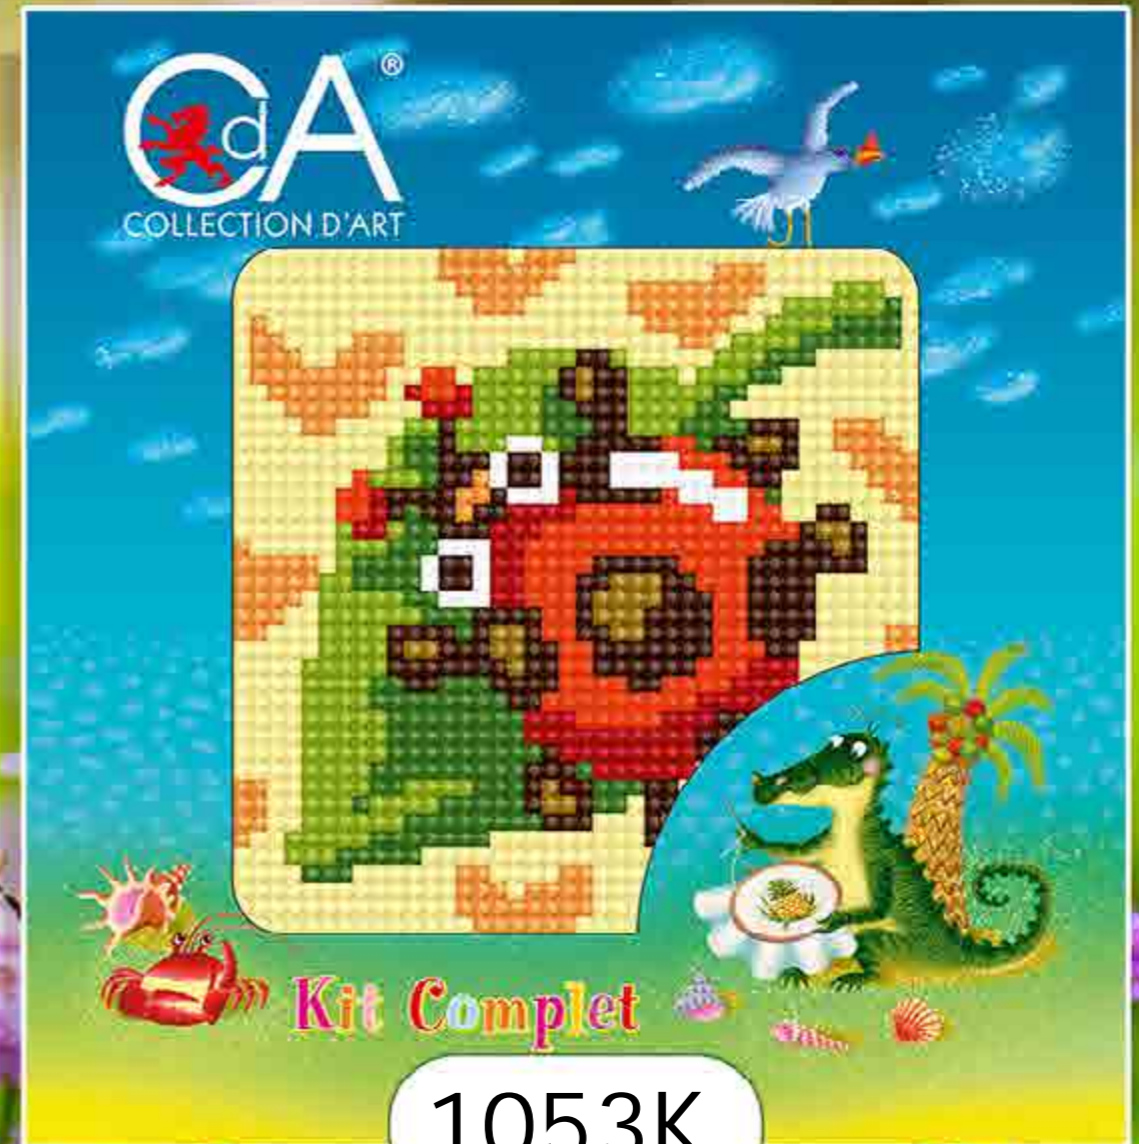

CA[®]

COLLECTION D'ART

Printed Tapestry Kits
White Penelope Canvas

COLLECTION  **D'ART**

Series 1000K

Printed Tapestry Kits
White Penelope Canvas

Collection D'Art Tapestry Kits contain:

- Colour Printed Canvas (100% Cotton)
- Soft Cotton Yarn (100% Cotton)
- Gold Eye Tapestry Needle
- Complete Stitching Instructions in 10 languages

1051K

Canvas size: 15x15 cm, 5.91"x5.91"
Design size: 10x10 cm, 3.94"x3.94"

Snail with flower

Series 1000K

Printed Tapestry Kits
White Penelope Canvas

Kit Complet
1055K

Canvas size: 15x15 cm, 5.91"x5.91"
Design size: 10x10 cm, 3.94"x3.94"

Honeybee

Series 1000K

Printed Tapestry Kits
White Penelope Canvas

Canvas size: 15x15 cm, 5.91"x5.91"
Design size: 10x10 cm, 3.94"x3.94"

Tree with Bird

Series 1000K

Printed Tapestry Kits
White Penelope Canvas

Canvas size: 15x15 cm, 5.91"x5.91"
Design size: 10x10 cm, 3.94"x3.94"

1053K

Ladybug

Series 1000K

Printed Tapestry Kits
White Penelope Canvas

1050K

Canvas size: 15x15 cm, 5.91"x5.91"
Design size: 10x10 cm, 3.94"x3.94"