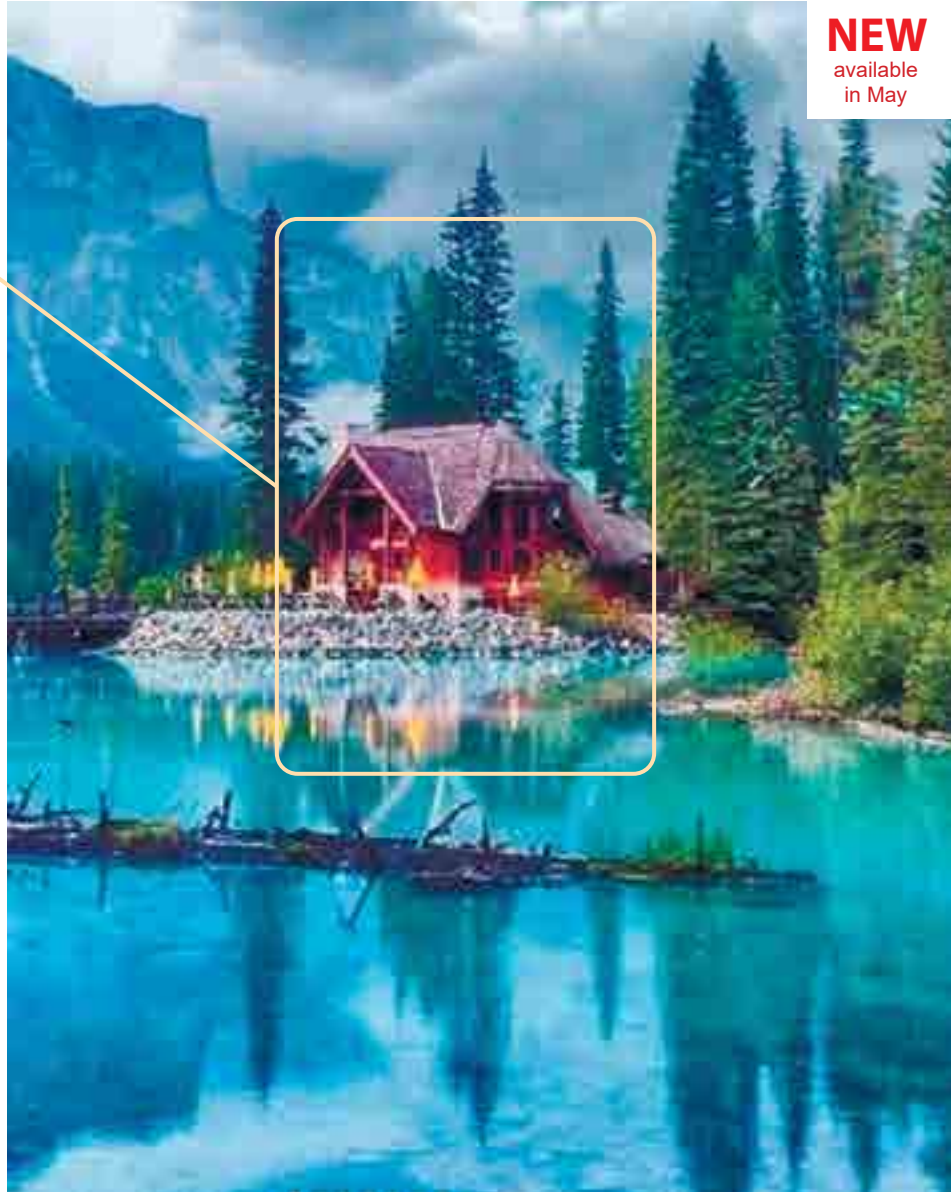

Art. DE6056

Harvest in the garden

Design size:

48x38cm

18.9"x15"

Art. DE7014

Poppies by the lake

Design size:

48x38cm

18.9"x15"

Art. DE6057

By the fireside

Design size:

48x38cm

18.9"x15"

Art. DE637

Lodge on the lake

Design size:
38x48cm
15"x18.9"

Art. DE7125

NEW
available
in May

NEW
available
in May

Fawn

Design size:

38x48cm