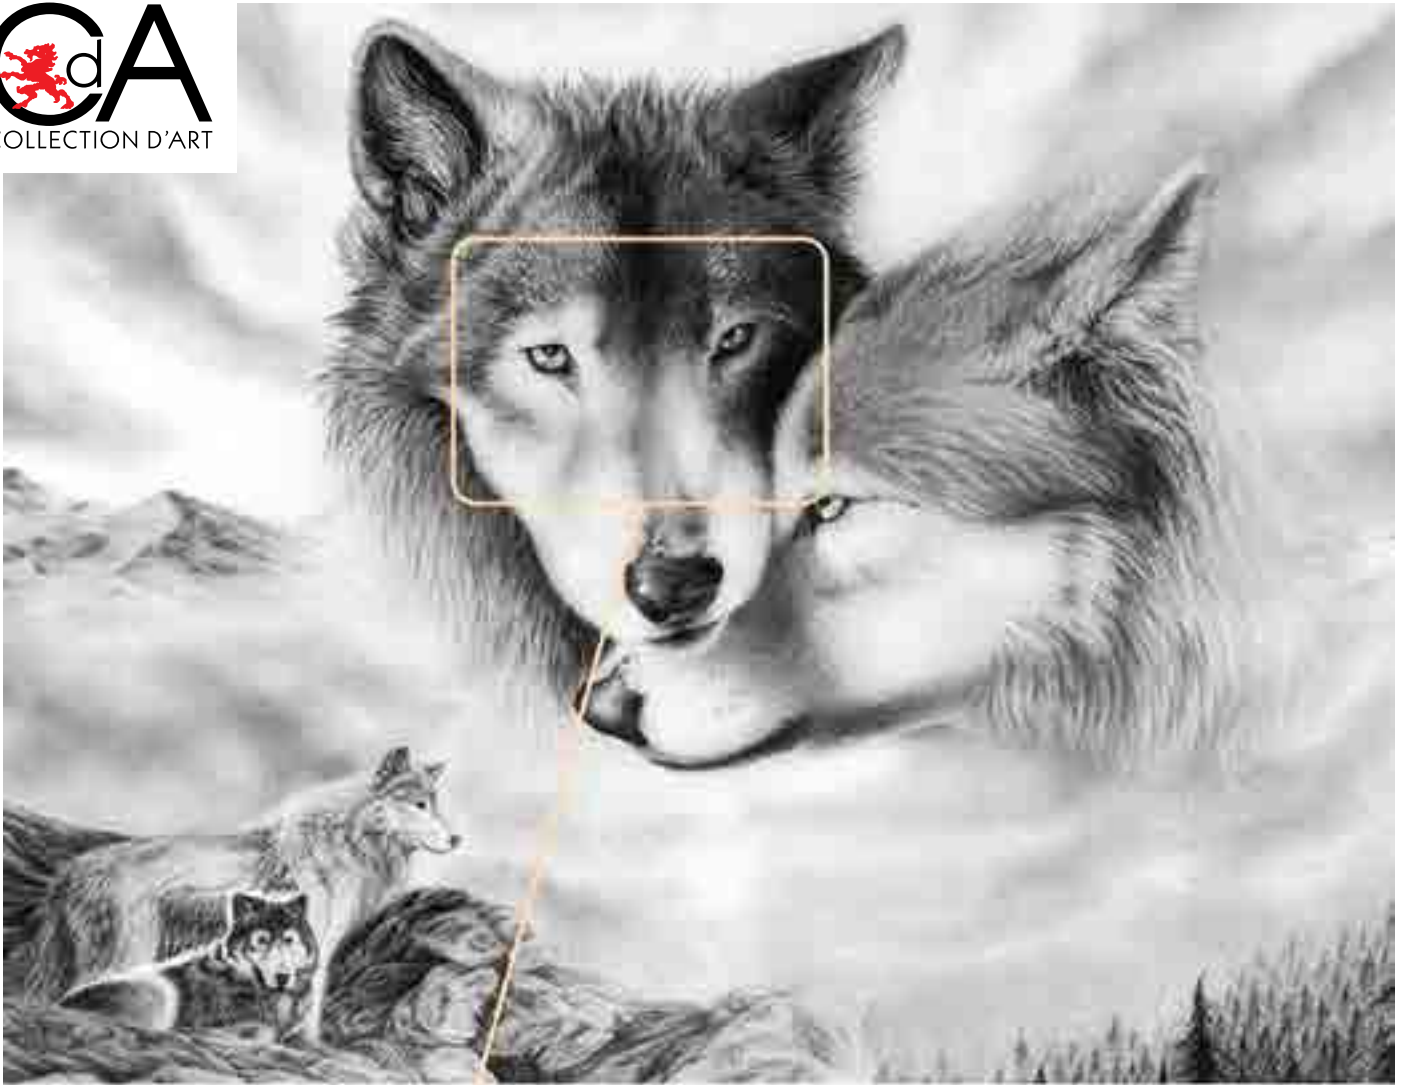

48x38cm

18.9"x15"

Art. DE063

Look of love

Design size:

48x38cm

18.9"x15"

Art. DE058