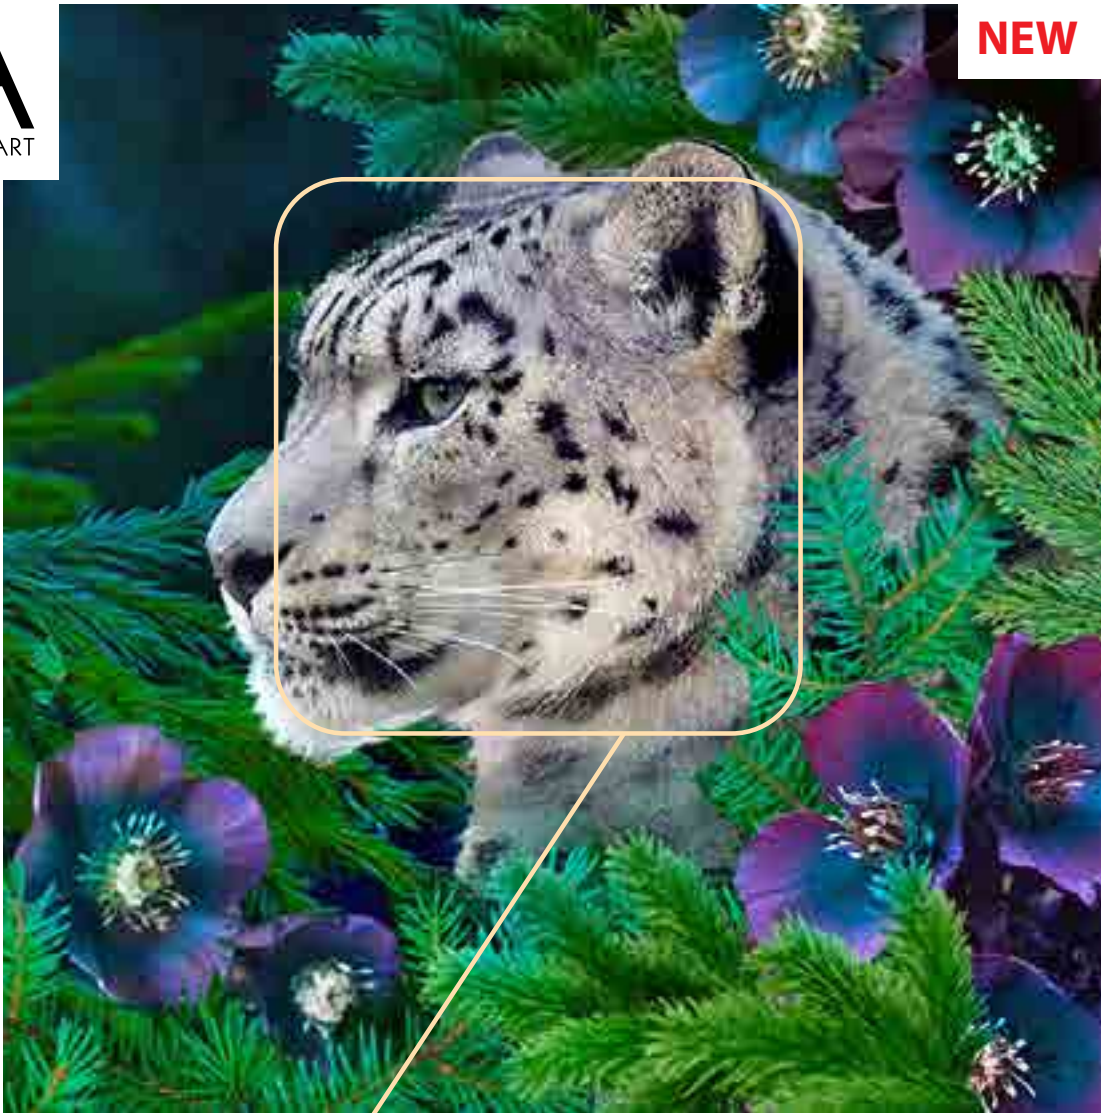

Art. DE7118

Sunset on the lake

Design size:

38x38cm

15"x15"

Art. DE7119

Snow leopard and anemones

Design size: