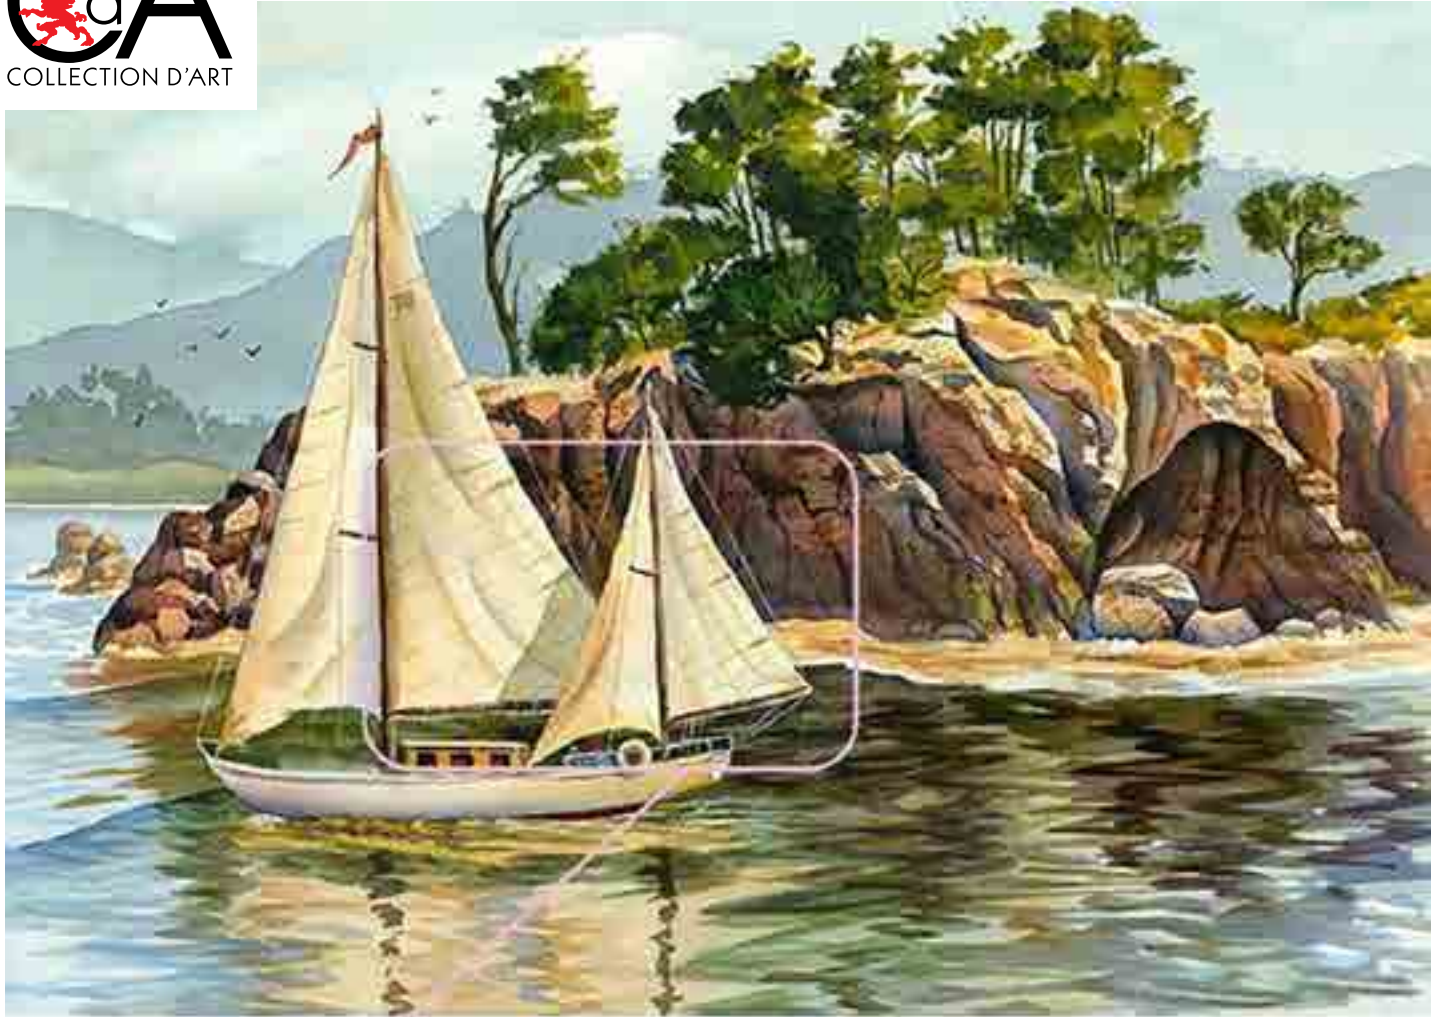

Natal shores

Design size:

38x27cm

15"x10.6"

Art. DE083