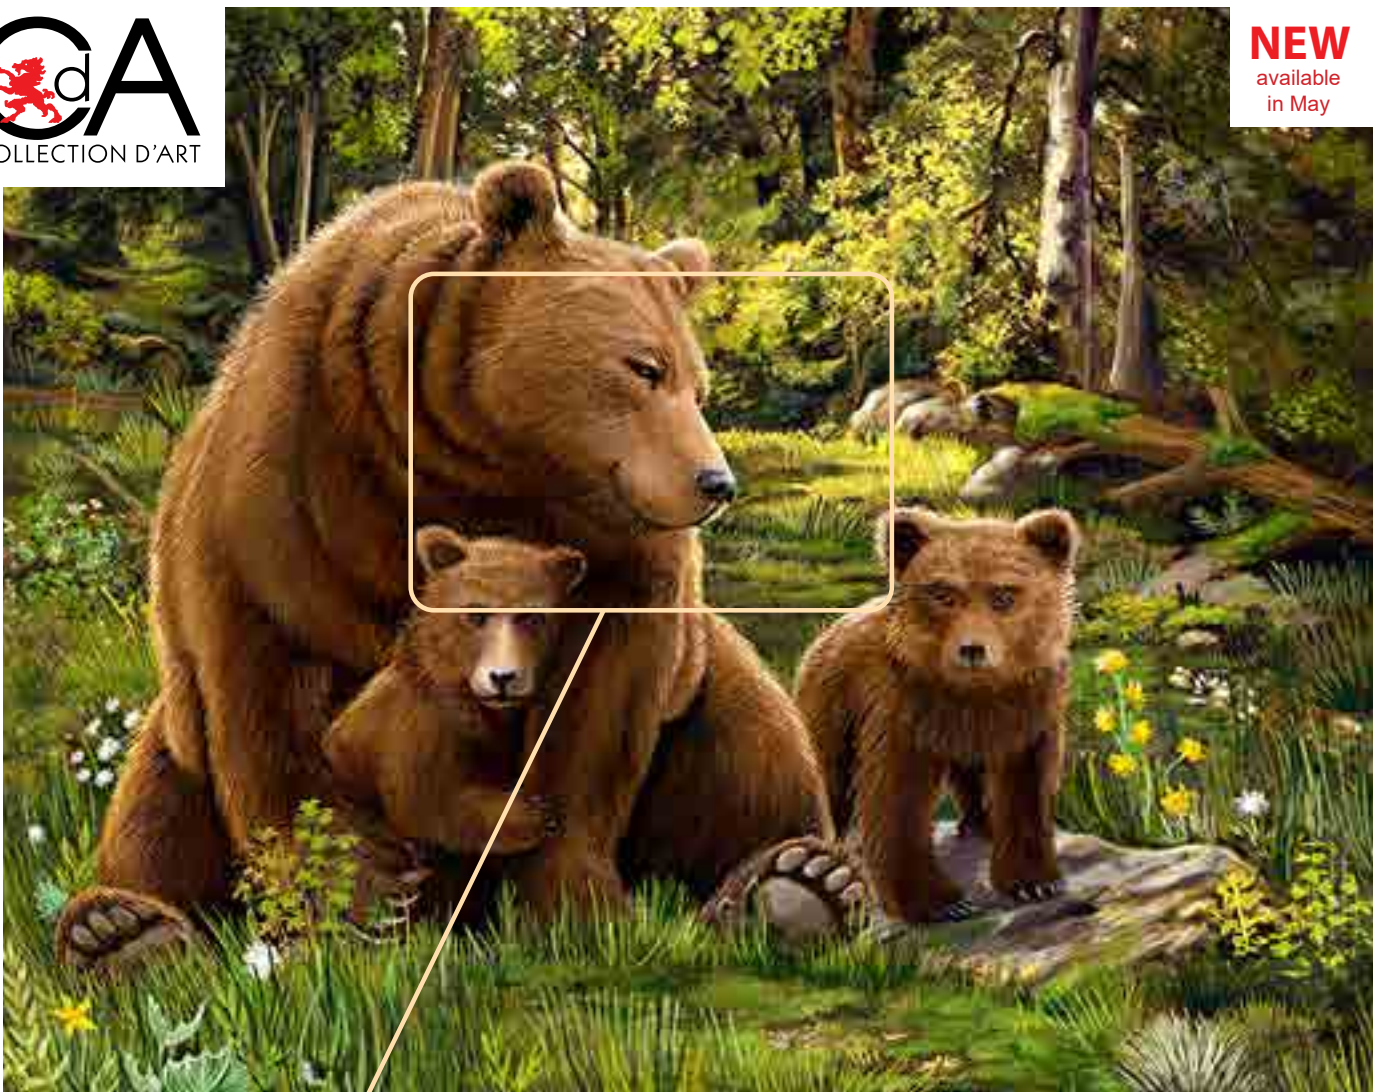

Design size:

48x38cm

18.9"x15"

Art. DE7110

Colourful sakuras

Design size:

48x38cm

18.9"x15"

Art. DE7111

Bear family

Design size:

48x38cm

18.9"x15"

Art. DE7130

Panda mother

Design size: