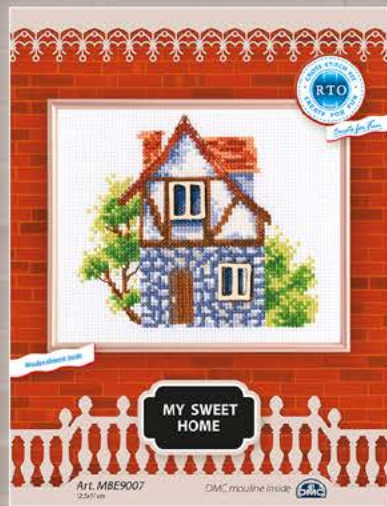

Small sized pictures can be quickly embroidered with a small quantity of mouline DMC threads and will look very stylish and cute.

«Cat»

CBE 9001
10x12 cm

«Cat»

CBE 9007
11,5 x 8 cm

«Cat»

CBE 9006
10,5 x 11 cm

«Cat»

CBE 9003
9x9,5 cm

Home

A cozy collection of the cross-stitch kits with decorative wooden elements called "My sweet home".

Seemingly simple themes, expressive artistic medium and art of textures will bring you an enjoyment and a lot of new findings.

«My sweet home»

MBE 9008
12x15 cm

«My sweet home»

MBE 9009
12,5x15 cm

«My sweet home»

MBE 9011
10,5x15 cm

«My sweet home»

MBE 9010
13x13,5 cm

«My sweet home»

MBE 9006
14x11 cm

«My sweet home»

MBE 9007
12,5x11 cm

Dog

“Honored dogs” – a gallery of pets with their own tempers. Dogs never betray or lie, they do love and will give their life, if needed.