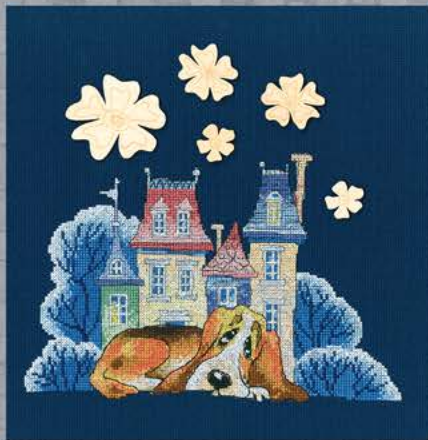

1. «DMC» (100% cotton) floss
2. Fabric: AIDA (100% cotton)
3. Chart
4. Needle
5. Instruction
6. Plywood decoration elements

Simple, elegant and full of charm – this is a new collection of the cross-stitch kits with decorative wooden element simply called “Cat”. “Cat walking on its own...”

Small sized pictures can be quickly embroidered with a small quantity of mouline DMC threads and will look very stylish and cute.

«Cat»

CBE 9001
10x12 cm

«Cat»

CBE 9007
11,5 x 8 cm

«Cat»

CBE 9006
10,5 x 11 cm

«Coquette»

MBE 9016
6,5x8,5 cm

«Philosopher»

MBE 9014
4,5x8,5 cm

«Dreamer»

MBE 9017
7,5x8,5 cm

«Champion»

MBE 9015
6,5x12 cm