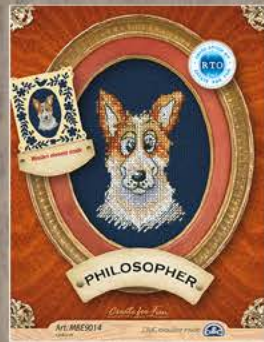

«Philosopher»

MBE 9014
4,5x8,5 cm