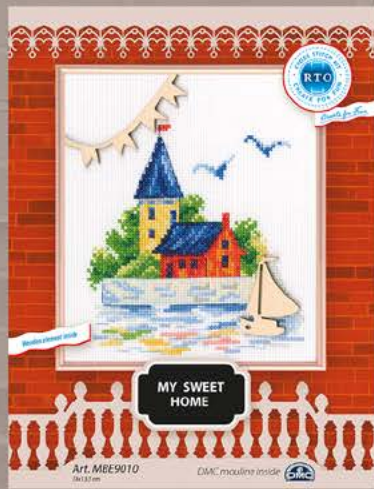

Small sized pictures can be quickly embroidered with a small quantity of mouline DMC threads and will look very stylish and cute.

«Cat»

CBE 9001
10x12 cm

«Cat»

CBE 9007
11,5 x 8 cm

«Cat»

CBE 9006
10,5 x 11 cm

«Cat»

CBE 9003
9x9,5 cm

Home

A cozy collection of the cross-stitch kits with decorative wooden elements called "My sweet home".

Seemingly simple themes, expressive artistic medium and art of textures will bring you an enjoyment and a lot of new findings.

«My sweet home»

MBE 9008
12x15 cm

«My sweet home»

MBE 9009
12,5x15 cm

«My sweet home»

MBE 9011
10,5x15 cm

«My sweet home»

MBE 9010
13x13,5 cm

«My sweet home»

MBE 9006
14x11 cm

«My sweet home»

MBE 9007
12,5x11 cm

Dog

“Honored dogs” – a gallery of pets with their own tempers. Dogs never betray or lie, they do love and will give their life, if needed.