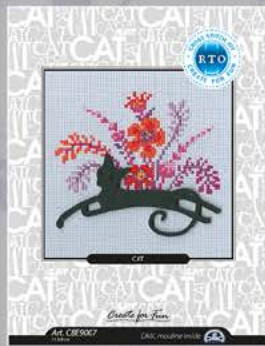

1. «DMC» (100% cotton) floss
2. Fabric: AIDA (100% cotton)
3. Chart
4. Needle
5. Instruction
6. Plywood decoration elements

Simple, elegant and full of charm – this is a new collection of the cross-stitch kits with decorative wooden element simply called “Cat”. “Cat walking on its own...”

Small sized pictures can be quickly embroidered with a small quantity of mouline DMC threads and will look very stylish and cute.

«Cat»

CBE 9001
10x12 cm

«Cat»

CBE 9007
11,5 x 8 cm

«Cat»

CBE 9006
10,5 x 11 cm