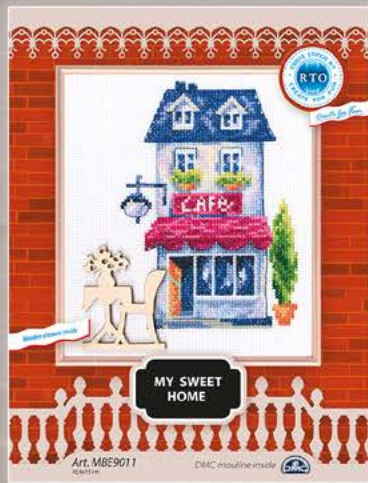

Small sized pictures can be quickly embroidered with a small quantity of mouline DMC threads and will look very stylish and cute.

«Cat»

CBE 9001
10x12 cm

«Cat»

CBE 9007
11,5 x 8 cm

«Cat»

CBE 9006
10,5 x 11 cm

«Cat»

CBE 9003
9x9,5 cm

Home

A cozy collection of the cross-stitch kits with decorative wooden elements called "My sweet home".

Seemingly simple themes, expressive artistic medium and art of textures will bring you an enjoyment and a lot of new findings.

«My sweet home»

MBE 9008
12x15 cm

«My sweet home»

MBE 9009
12,5x15 cm

«My sweet home»

MBE 9011
10,5x15 cm

«My sweet home»

MBE 9010
13x13,5 cm

«My sweet home»

MBE 9006
14x11 cm

«My sweet home»

MBE 9007
12,5x11 cm

Dog

“Honored dogs” – a gallery of pets with their own tempers. Dogs never betray or lie, they do love and will give their life, if needed.