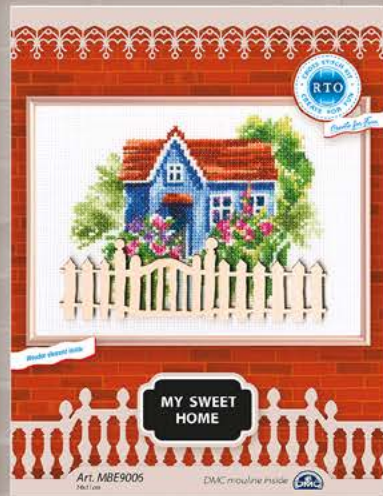

Small sized pictures can be quickly embroidered with a small quantity of mouline DMC threads and will look very stylish and cute.

«Cat»

CBE 9001
10x12 cm

«Cat»

CBE 9007
11,5 x 8 cm

«Cat»

CBE 9006
10,5 x 11 cm

«Cat»

CBE 9003
9x9,5 cm

Home

A cozy collection of the cross-stitch kits with decorative wooden elements called "My sweet home".

Seemingly simple themes, expressive artistic medium and art of textures will bring you an enjoyment and a lot of new findings.

«My sweet home»

MBE 9008
12x15 cm

«My sweet home»

MBE 9009
12,5x15 cm

«My sweet home»

MBE 9011
10,5x15 cm

«My sweet home»

MBE 9010
13x13,5 cm

«My sweet home»

MBE 9006
14x11 cm

«My sweet home»

MBE 9007
12,5x11 cm

Dog

“Honored dogs” – a gallery of pets with their own tempers. Dogs never betray or lie, they do love and will give their life, if needed.